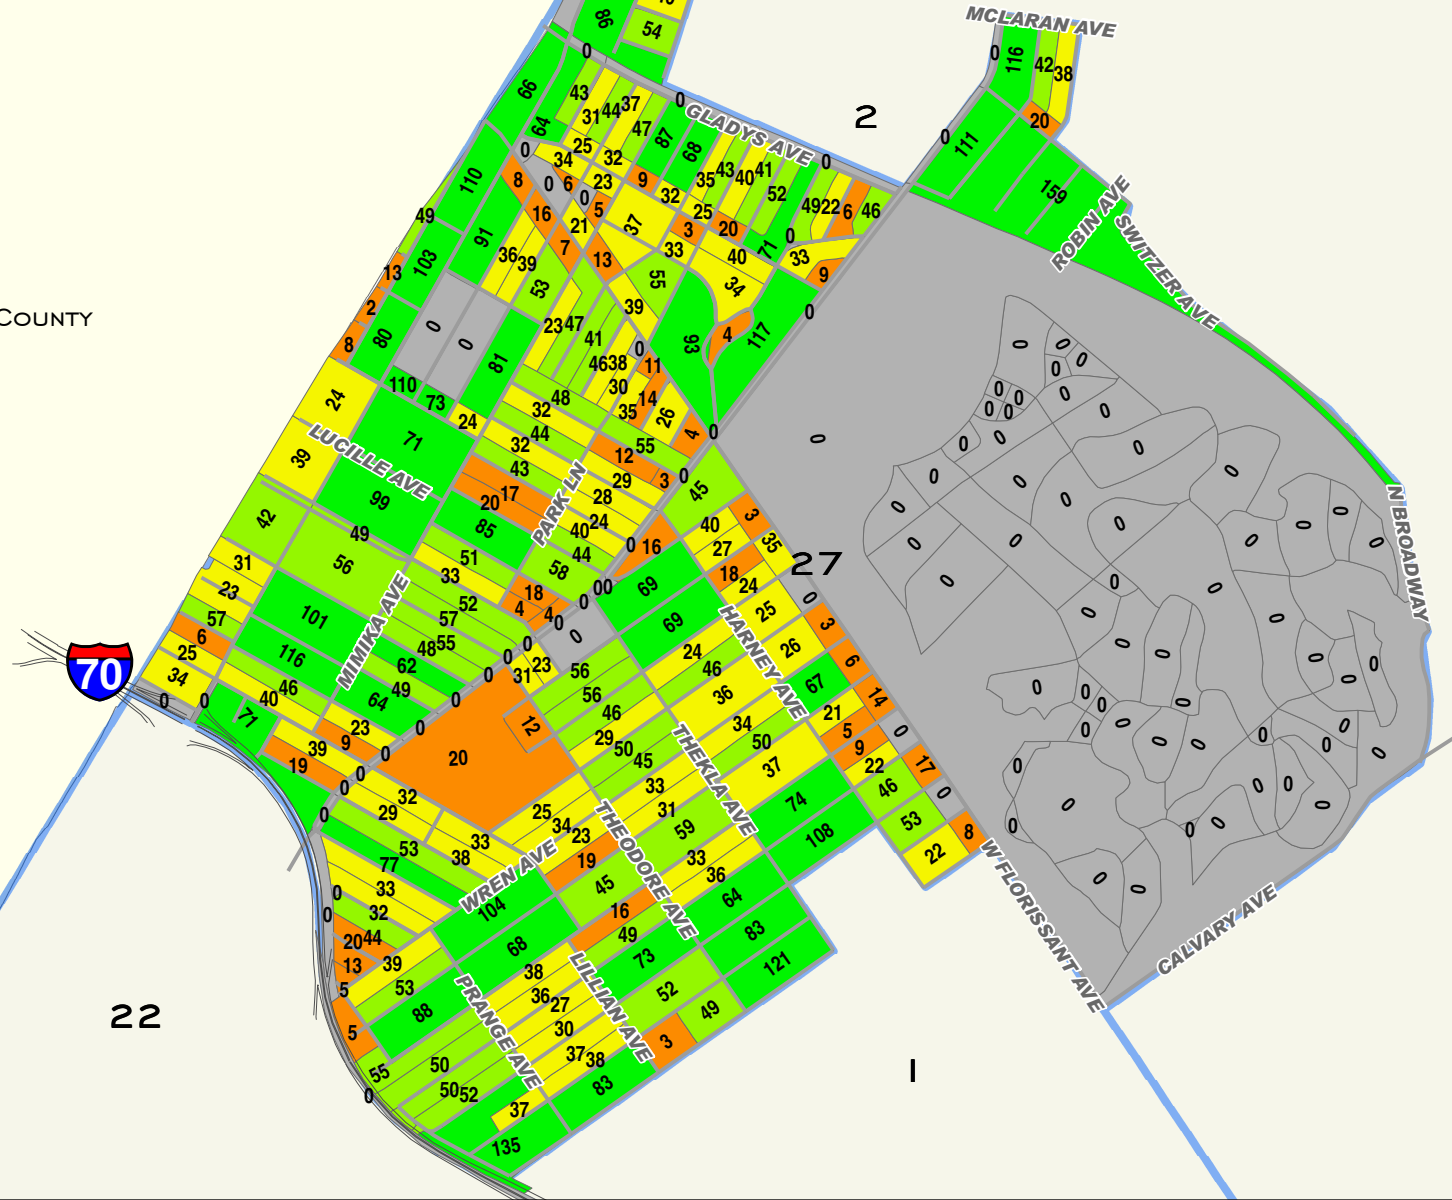

ST. LOUIS COUNTY

22

2

27

1

TOTAL POPULATION BY 2010 CENSUS BLOCK Ward 27

CITY OF ST. LOUIS
PLANNING & URBAN
DESIGN AGENCY
FRANCIS G. SLAY, Mayor