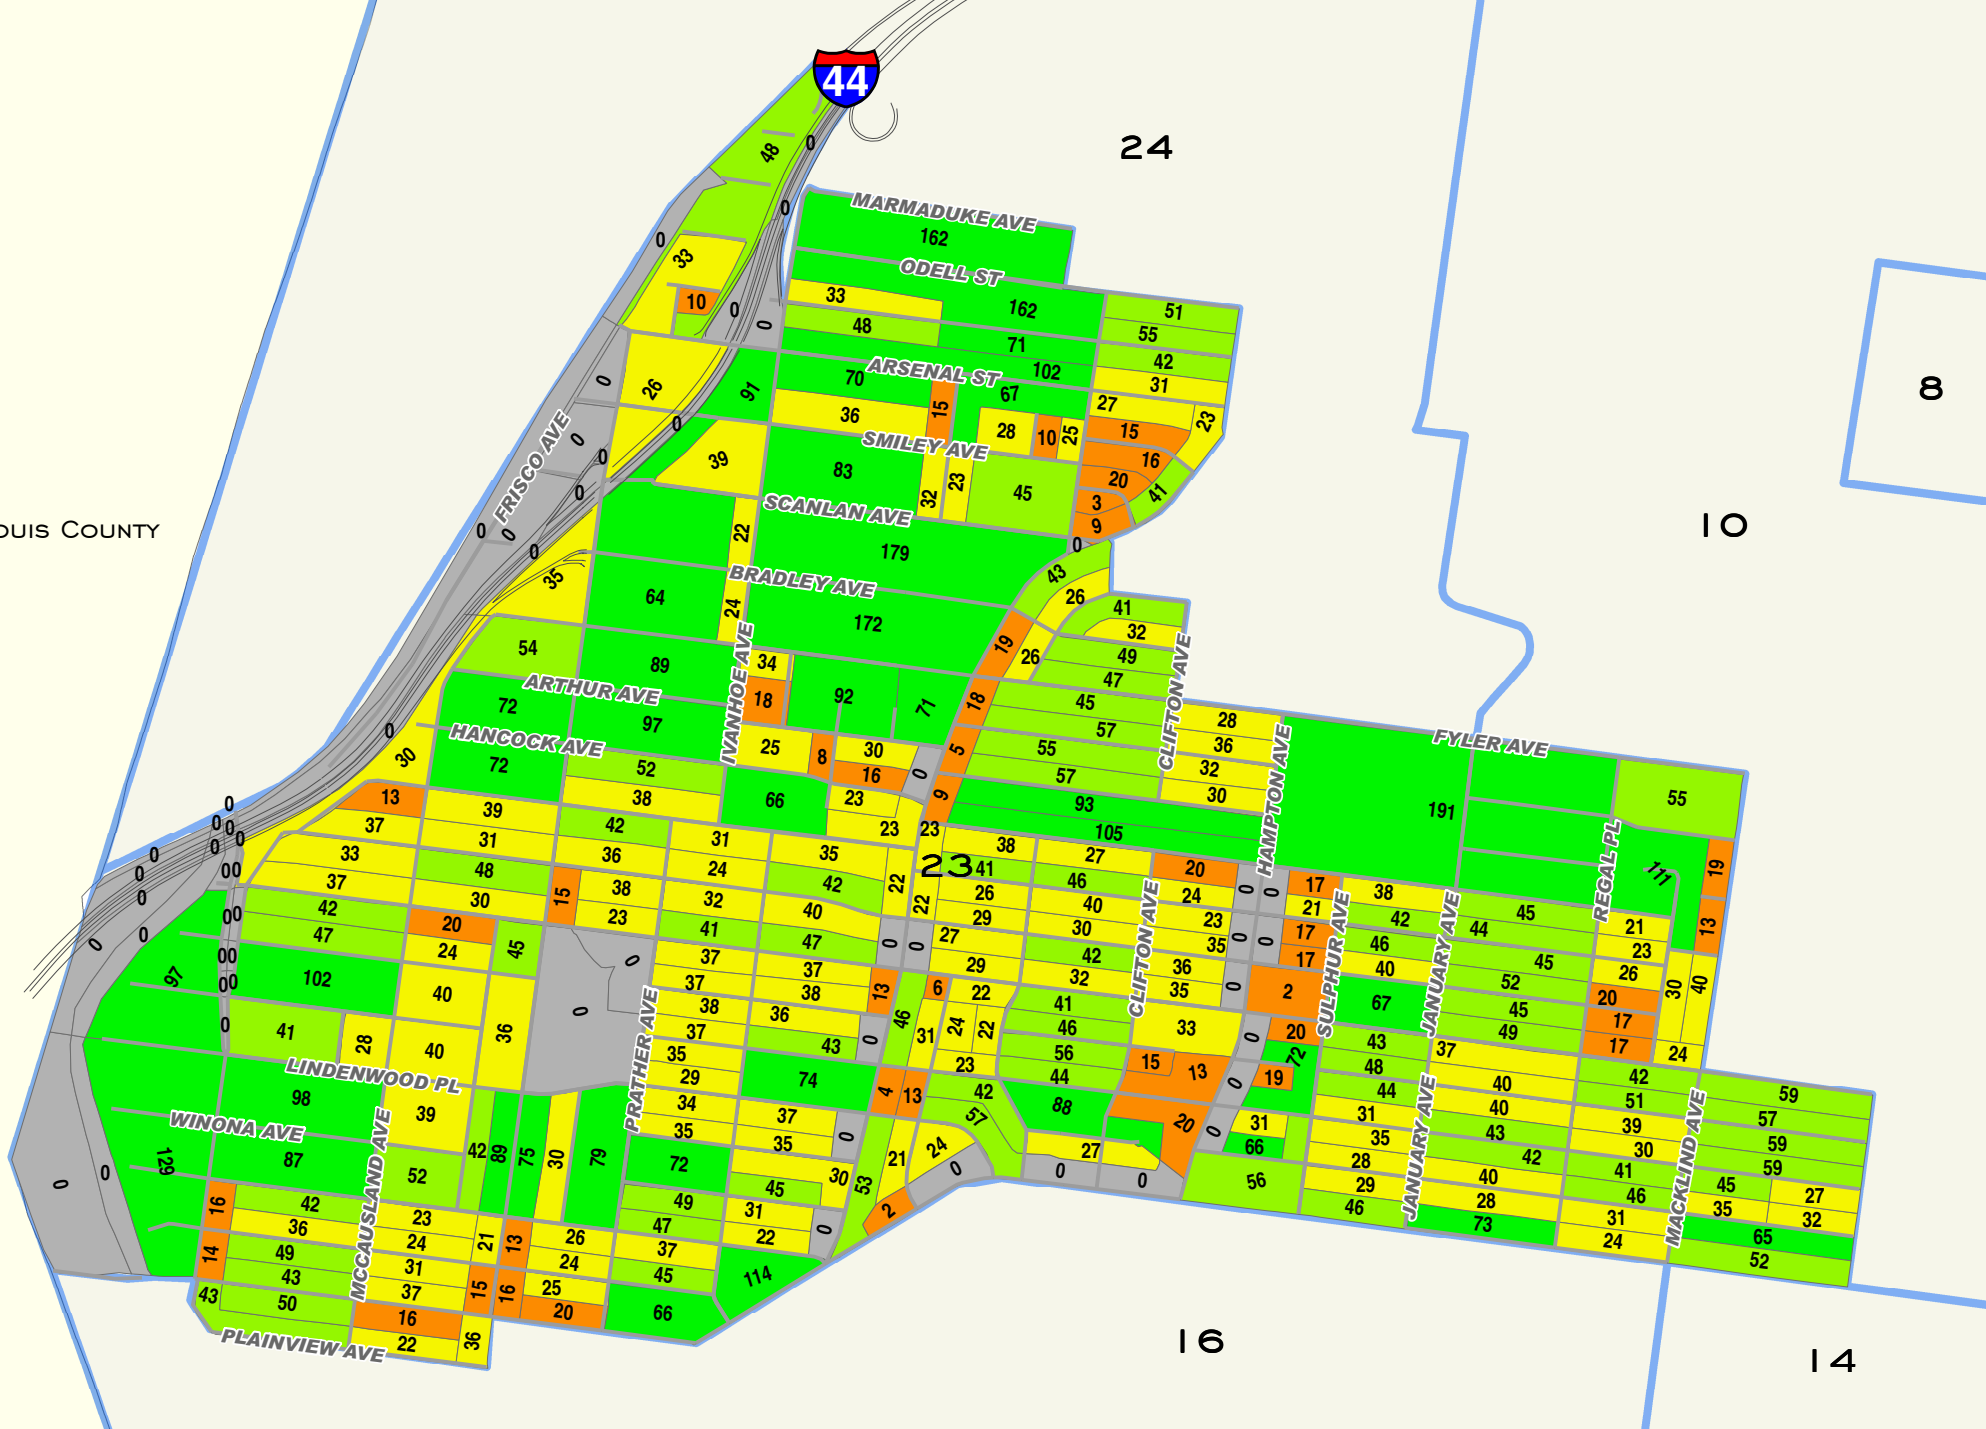

ST. LOUIS COUNTY

TOTAL POPULATION
BY 2010 CENSUS BLOCK
Ward 23