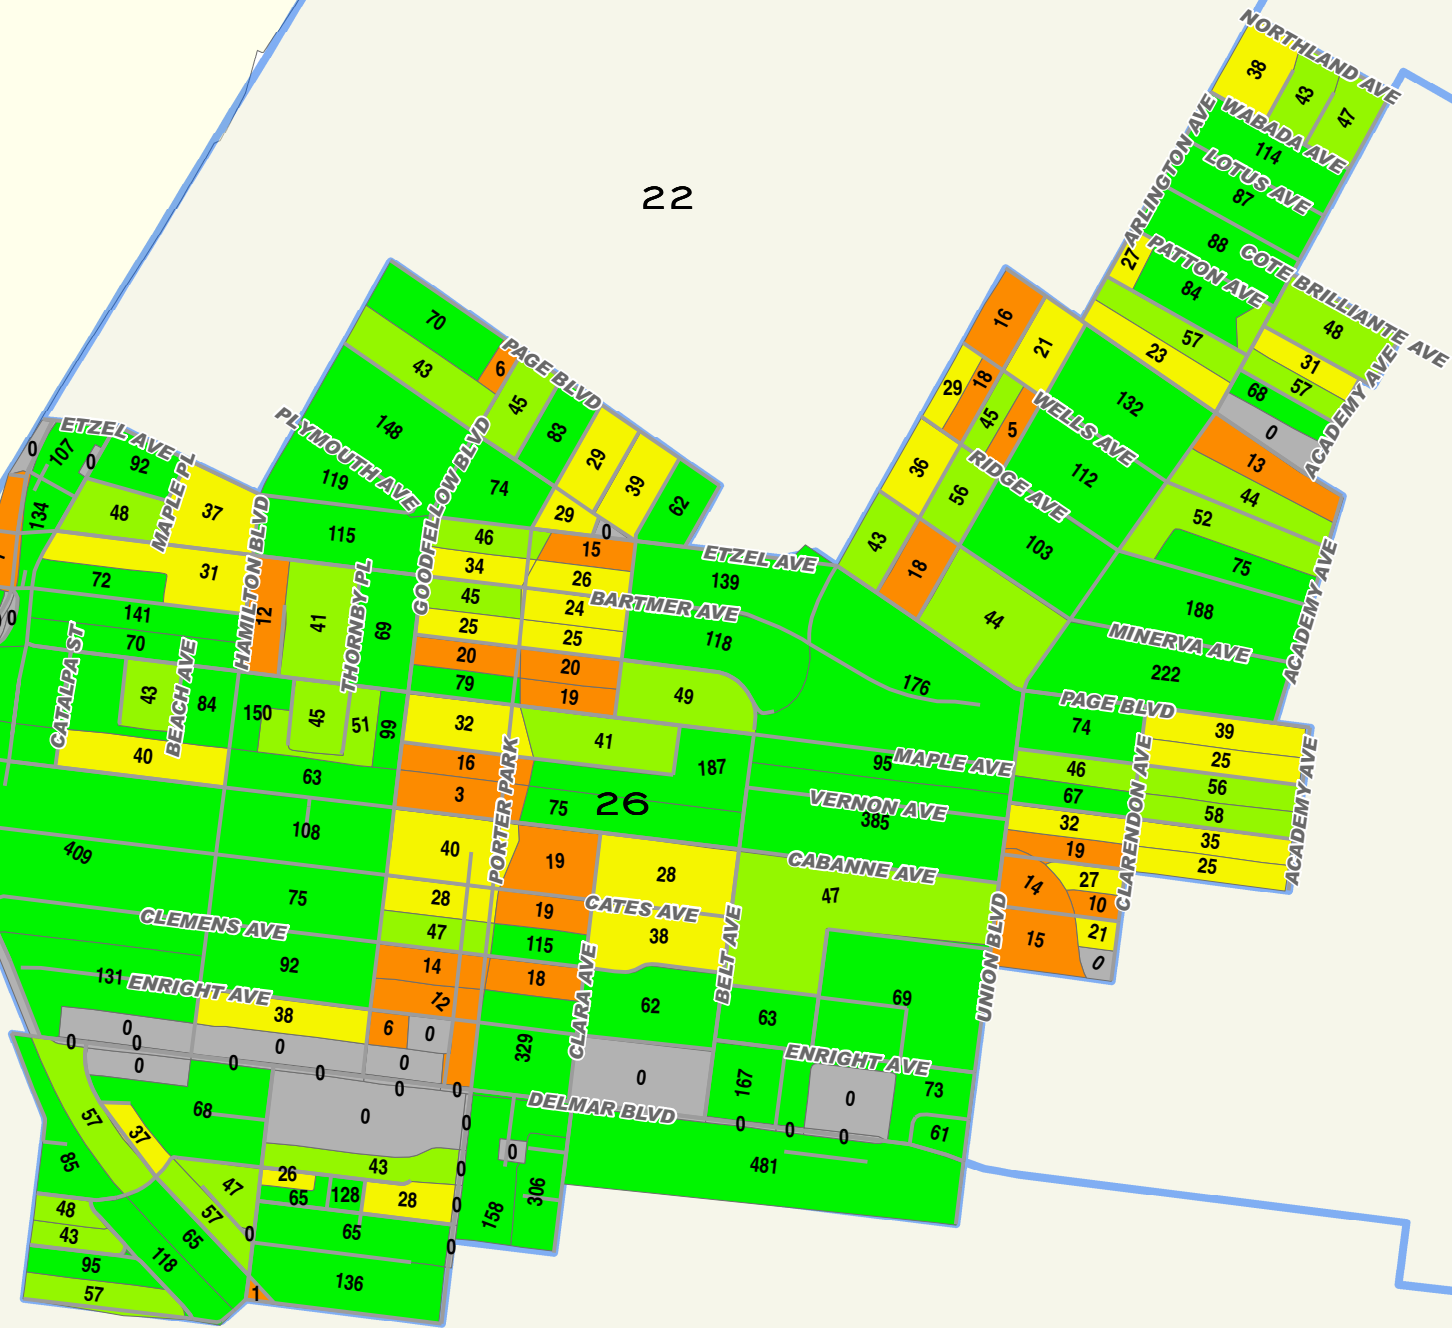

ST. LOUIS COUNTY

22

18

28

TOTAL POPULATION
BY 2010 CENSUS BLOCK
Ward 26

CITY OF ST. LOUIS
PLANNING & URBAN
DESIGN AGENCY
FRANCIS G. SLAY, Mayor