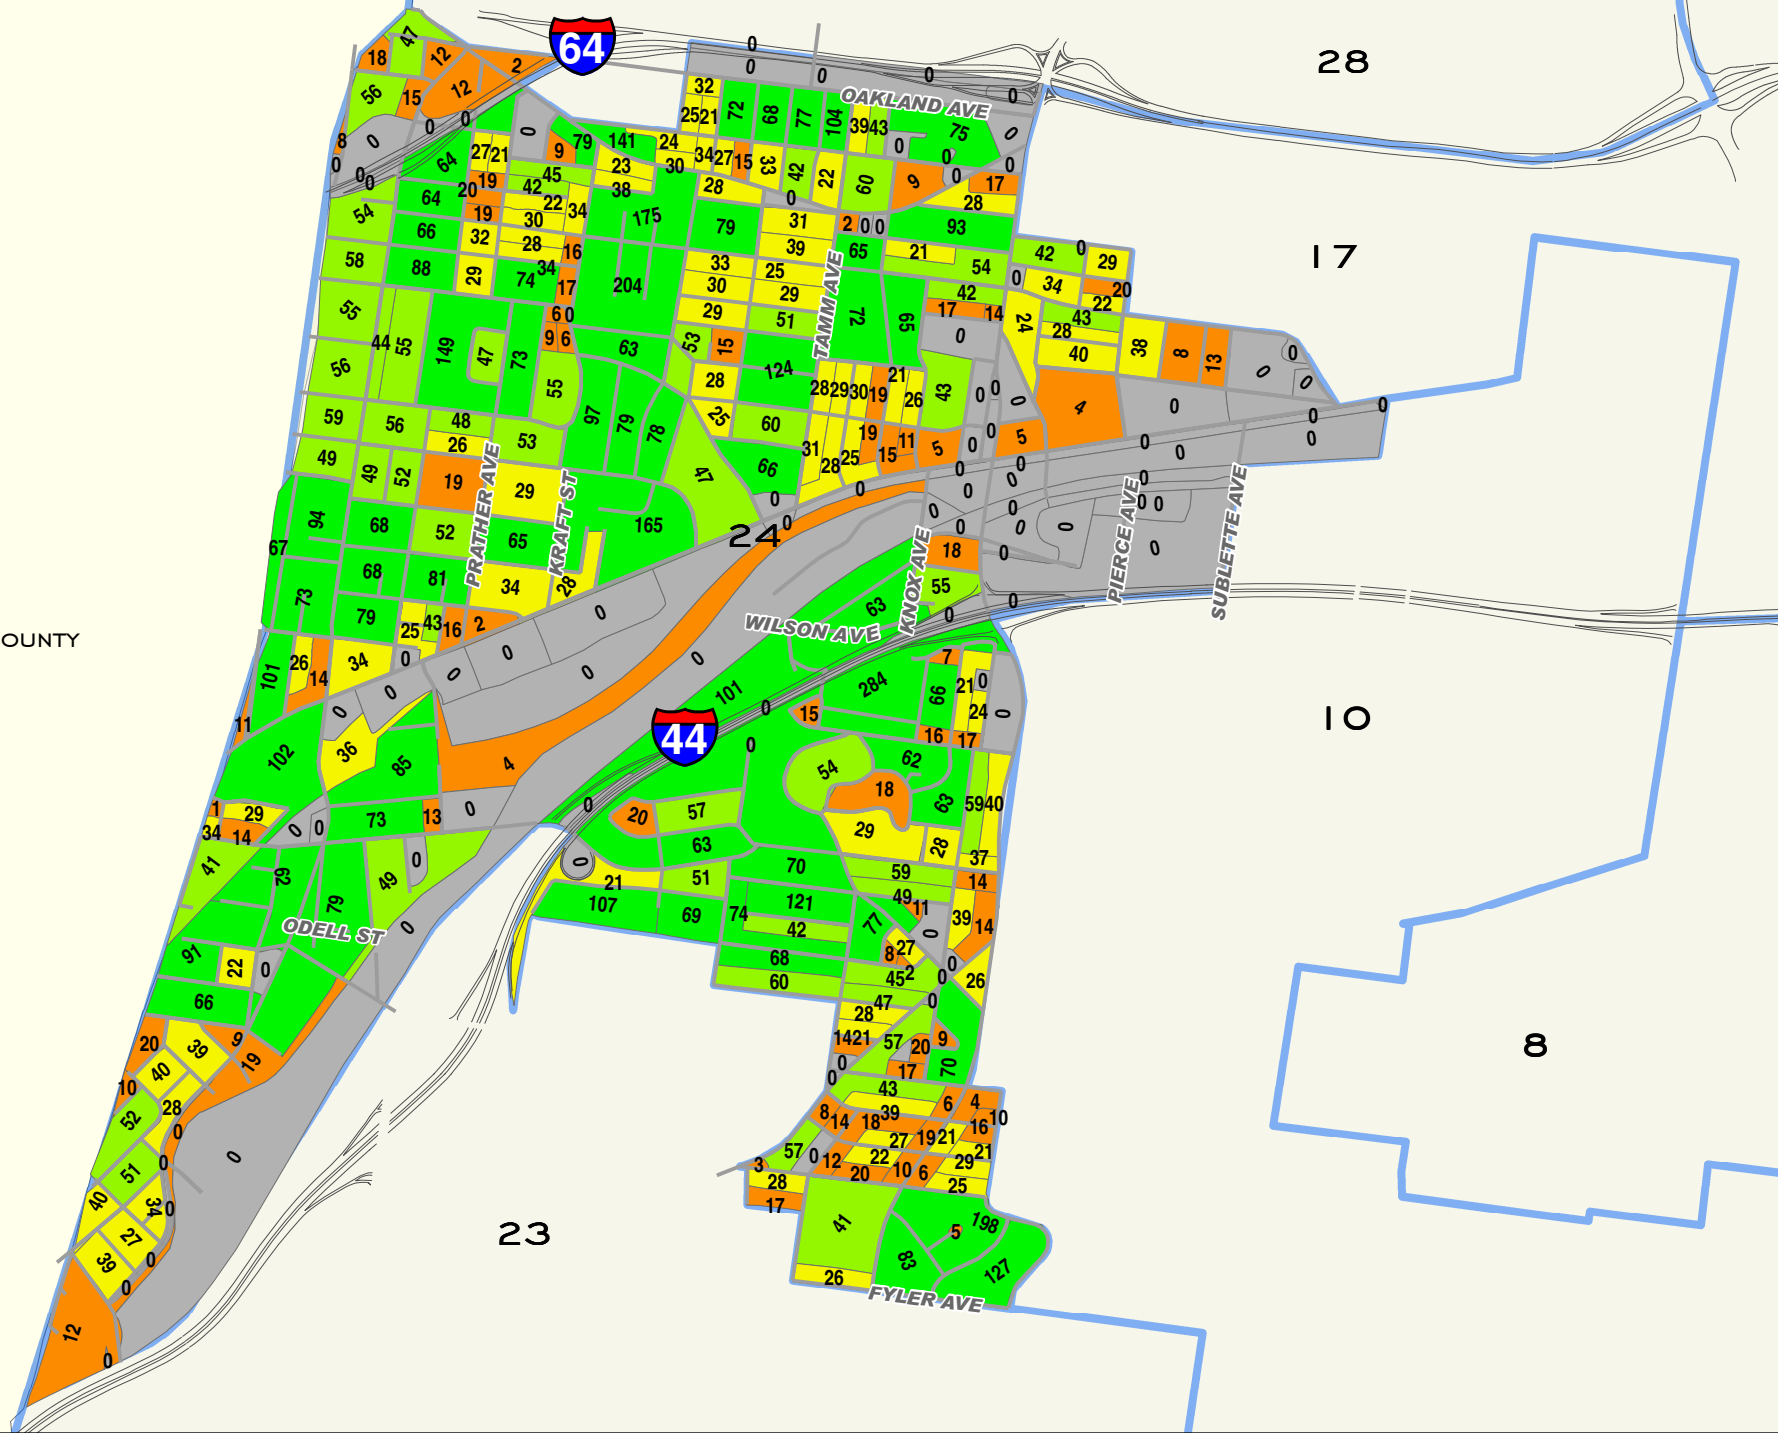

ST. LOUIS COUNTY

TOTAL POPULATION  
BY 2010 CENSUS BLOCK  
**Ward 24**